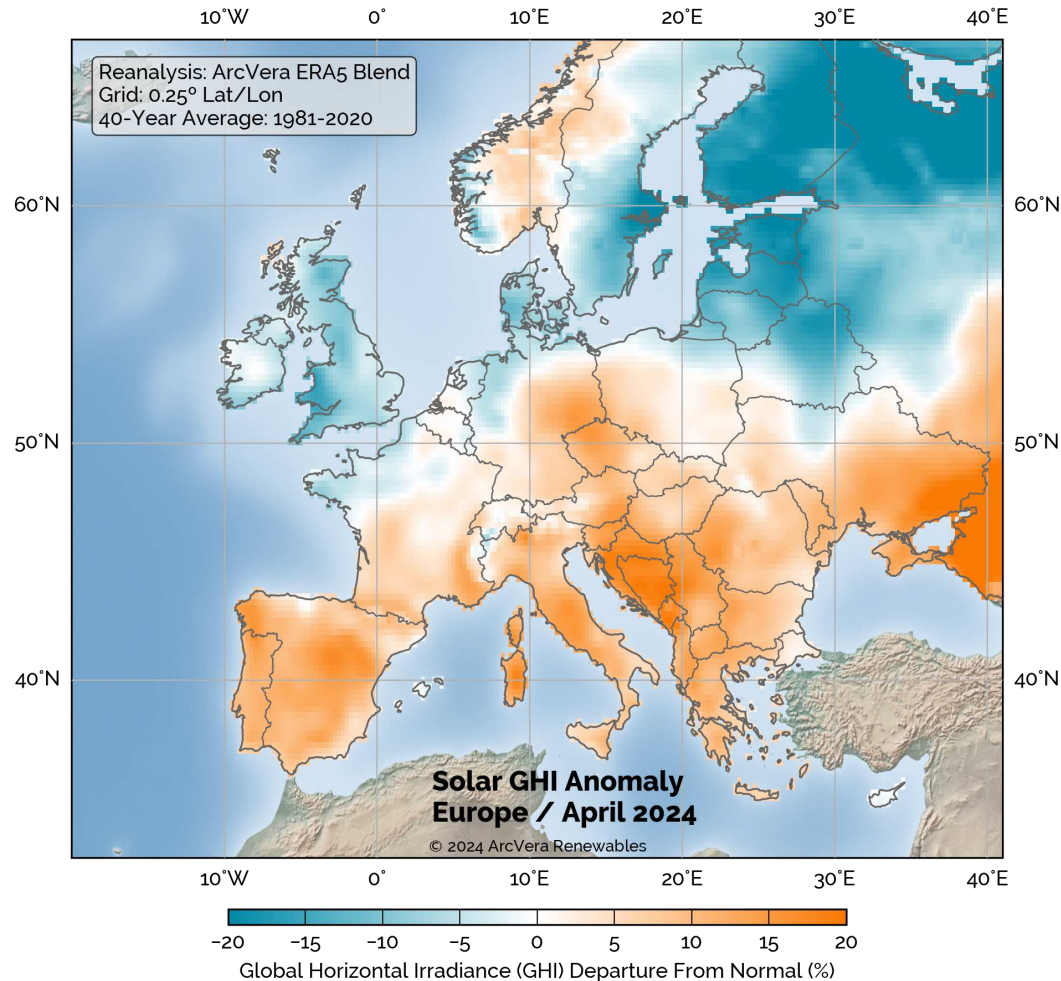

Europe Solar Anomaly Map

About our **Wind** and **Solar** Anomaly Maps

ArcVera's Wind and Solar Anomaly Maps quickly and accurately provide a visual representation of the percent deviation of the wind and solar resource in a region. These timely maps contain critical information for project stakeholders who are responsible for providing monthly project production reports and answering to others (e.g., investors and owners) for production missing or exceeding forecasts. The first step one takes is typically to review the resource "fuel" before deepening production investigations.