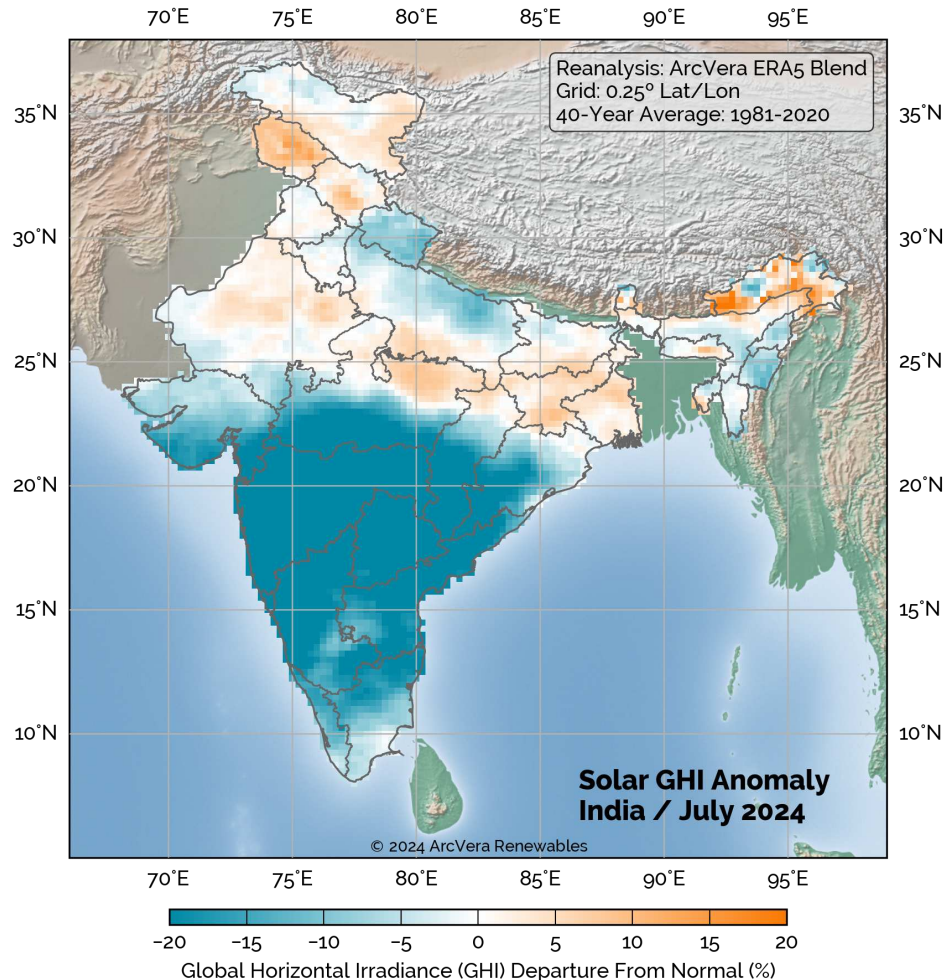

India Solar Anomaly Map

About our **Wind** and **Solar** Anomaly Maps

ArcVera's Wind and Solar Anomaly Maps quickly and accurately provide a visual representation of the percent deviation of the wind and solar resource in a region. These timely maps contain critical information for project stakeholders who are responsible for providing monthly project production reports and answering to others (e.g., investors and owners) for production missing or exceeding forecasts. The first step one takes is typically to review the resource "fuel" before deepening production investigations.