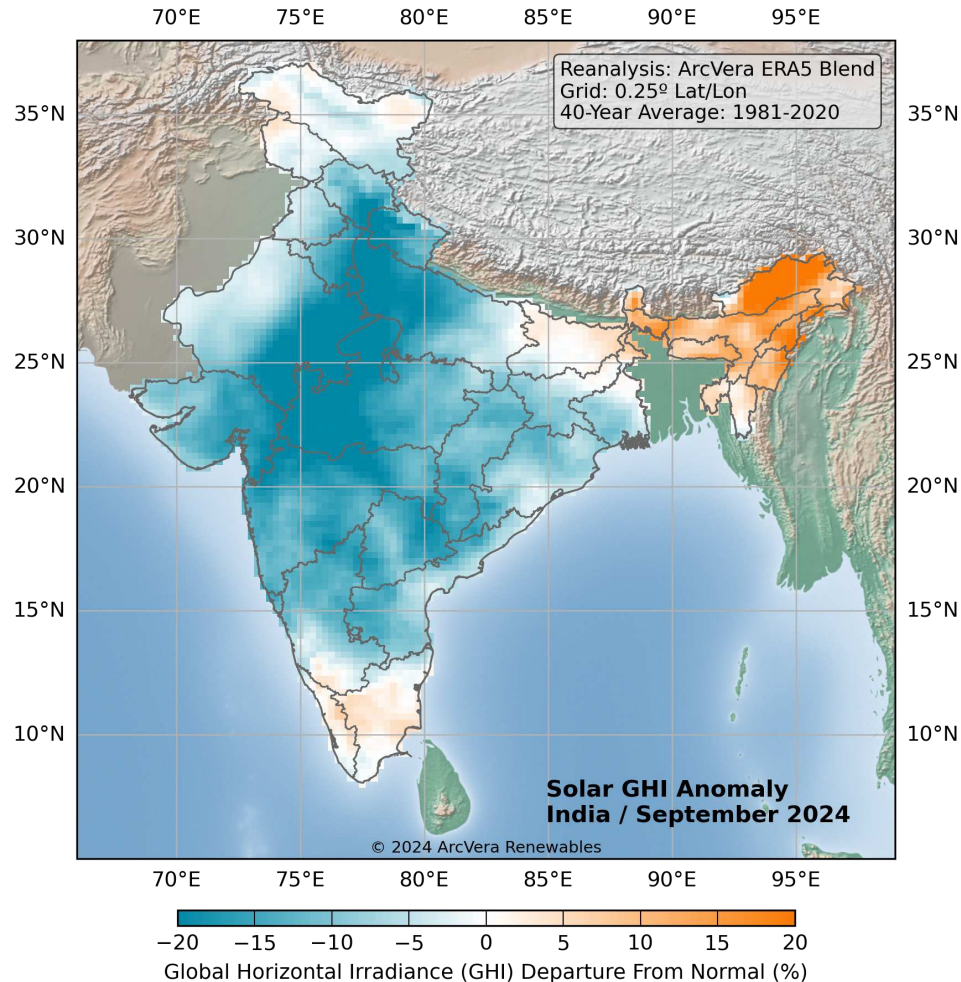

India Solar Anomaly Map

About our **Wind** and **Solar** Anomaly Maps

ArcVera's Wind and Solar Anomaly Maps quickly and accurately provide a visual representation of the percent deviation of the wind and solar resource in a region. These timely maps contain critical information for project stakeholders who are responsible for providing monthly project production reports and answering to others (e.g., investors and owners) for production missing or exceeding forecasts. The first step one takes is typically to review the resource "fuel" before deepening production investigations.