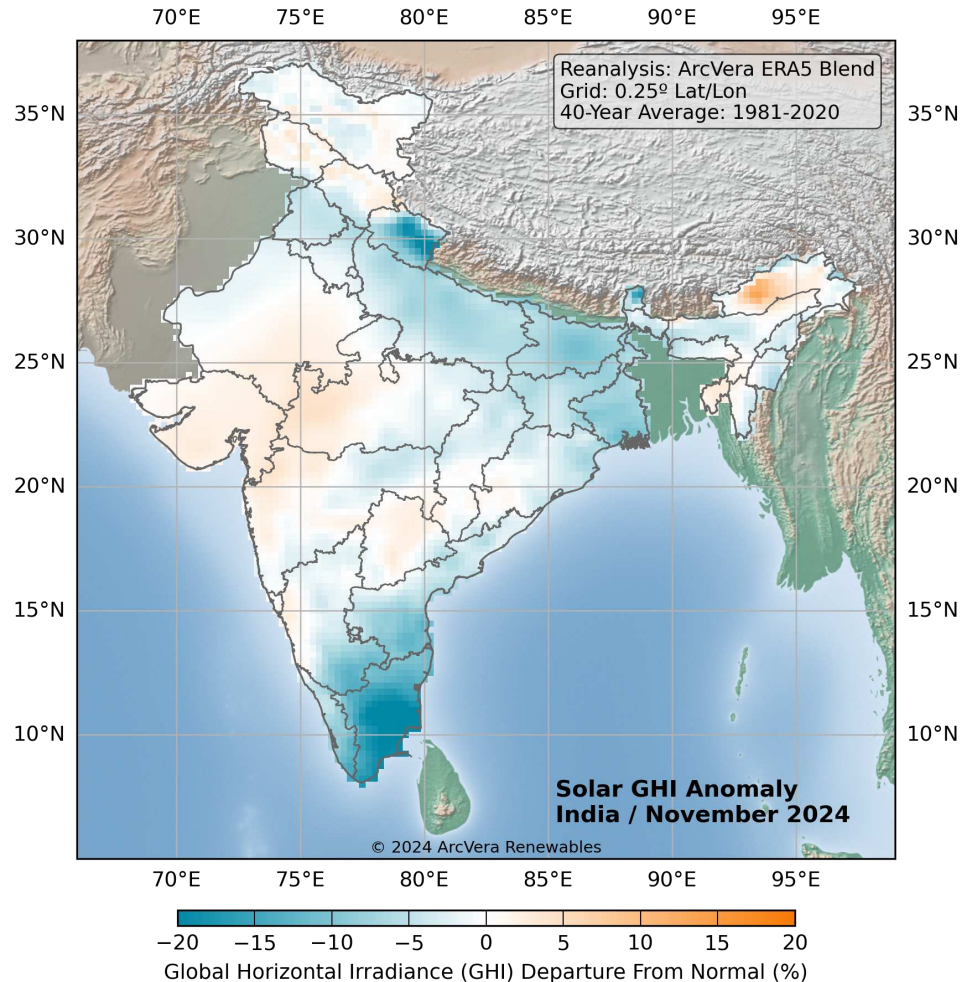

India Solar Anomaly Map

About our **Wind** and **Solar** Anomaly Maps

ArcVera's Wind and Solar Anomaly Maps quickly and accurately provide a visual representation of the percent deviation of the wind and solar resource in a region. These timely maps contain critical information for project stakeholders who are responsible for providing monthly project production reports and answering to others (e.g., investors and owners) for production missing or exceeding forecasts. The first step one takes is typically to review the resource "fuel" before deepening production investigations.