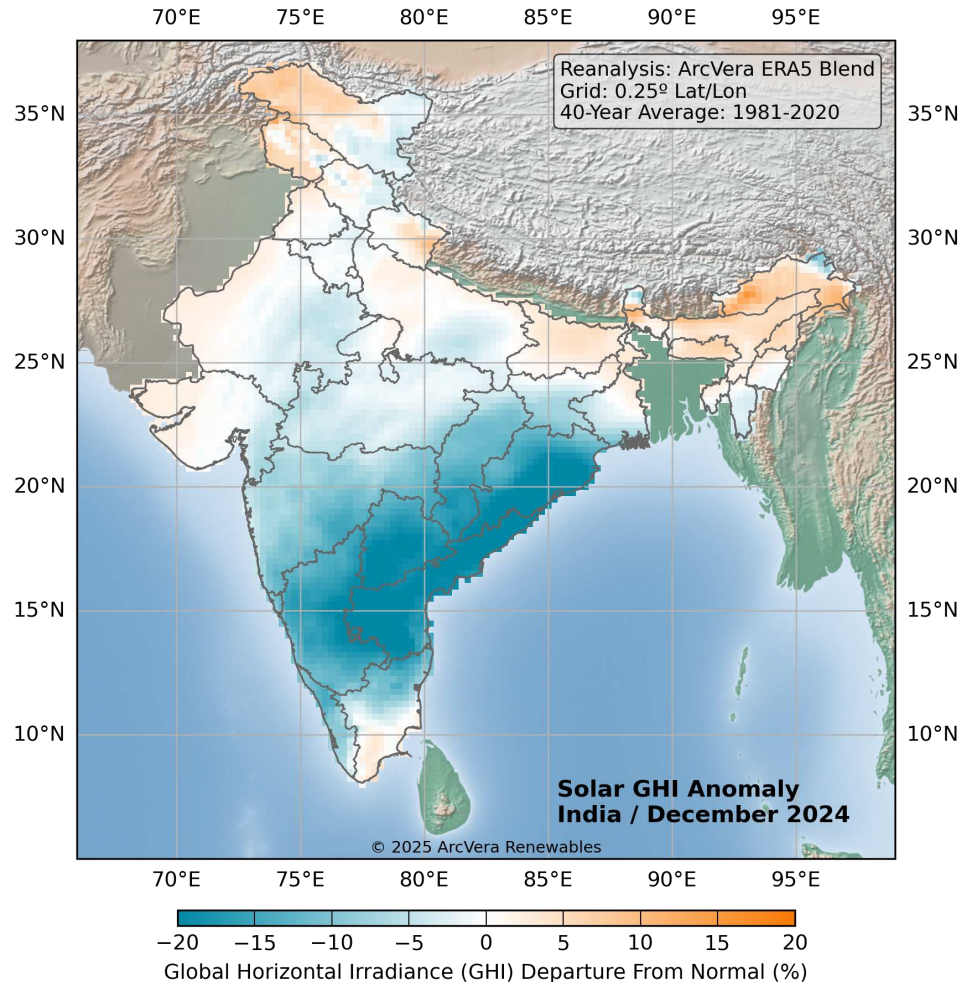

India Solar Anomaly Map

About our **Wind** and **Solar** Anomaly Maps

ArcVera's Wind and Solar Anomaly Maps quickly and accurately provide a visual representation of the percent deviation of the wind and solar resource in a region. These timely maps contain critical information for project stakeholders who are responsible for providing monthly project production reports and answering to others (e.g., investors and owners) for production missing or exceeding forecasts. The first step one takes is typically to review the resource "fuel" before deepening production investigations.