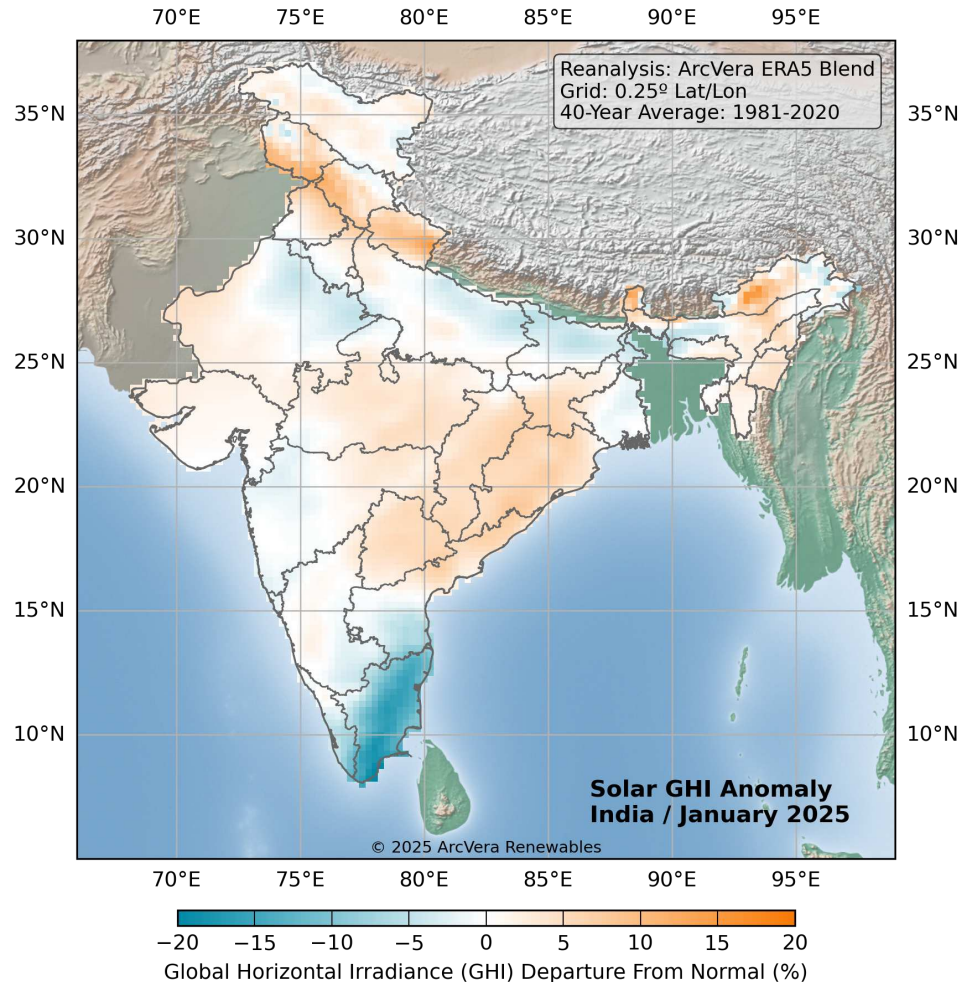

India Solar Anomaly Map

About our **Wind** and **Solar** Anomaly Maps

ArcVera's Wind and Solar Anomaly Maps quickly and accurately provide a visual representation of the percent deviation of the wind and solar resource in a region. These timely maps contain critical information for project stakeholders who are responsible for providing monthly project production reports and answering to others (e.g., investors and owners) for production missing or exceeding forecasts. The first step one takes is typically to review the resource "fuel" before deepening production investigations.